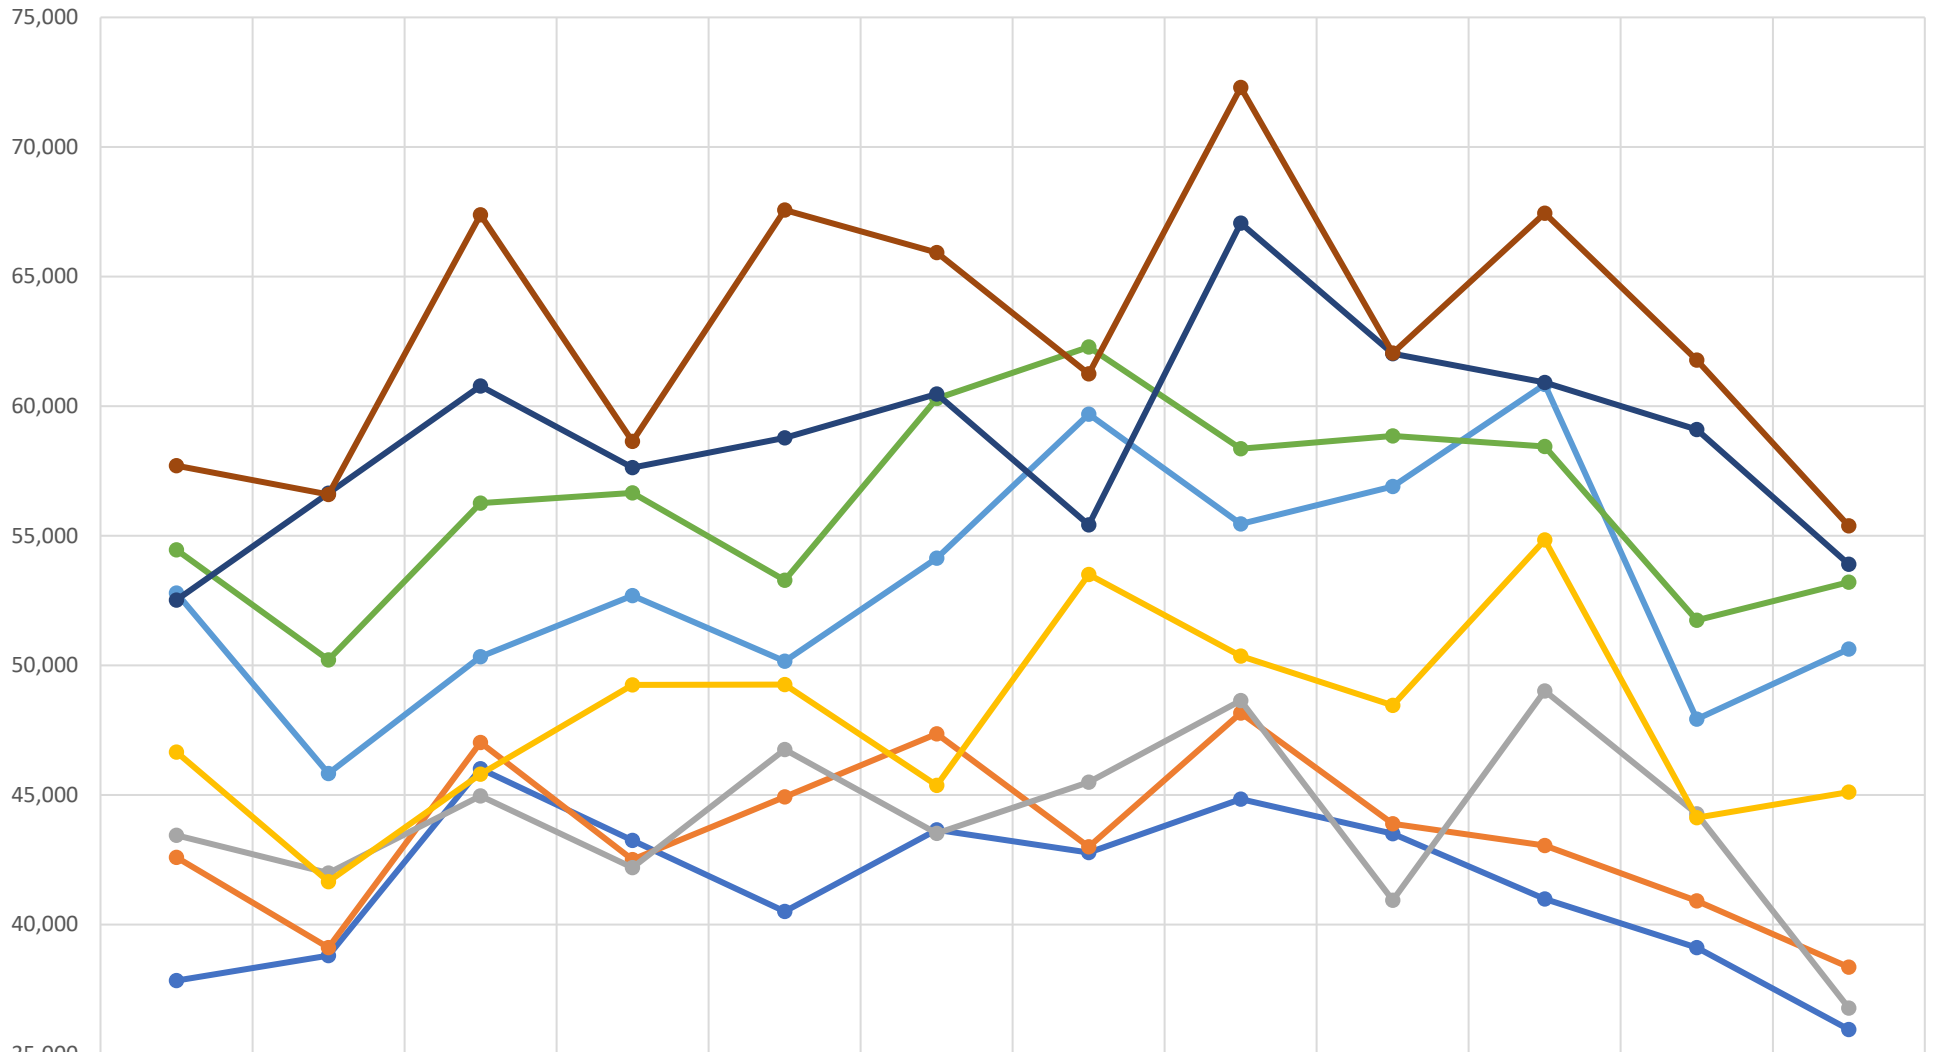

Monthly Ticket Trends

	jan	feb	mar	apr	may	jun	jul	aug	sep	oct	nov	dec
2010	37,834	38,795	46,009	43,245	40,501	43,650	42,777	44,833	43,498	40,982	39,106	35,949
2011	42,593	39,105	47,023	42,504	44,924	47,354	42,992	48,161	43,882	43,040	40,916	38,352
2012	43,445	41,979	44,959	42,197	46,750	43,521	45,491	48,645	40,937	49,013	44,263	36,777
2013	46,657	41,656	45,802	49,239	49,252	45,363	53,504	50,353	48,452	54,836	44,123	45,105
2014	52,786	45,827	50,334	52,691	50,161	54,136	59,695	55,455	56,898	60,837	47,921	50,626
2015	54,456	50,211	56,259	56,649	53,287	60,296	62,282	58,352	58,855	58,441	51,736	53,210
2016	52,521	56,642	60,773	57,629	58,779	60,465	55,416	67,060	62,025	60,913	59,100	53,897
2017	57,704	56,585	67,388	58,645	67,565	65,928	61,245	72,297	62,044	67,450	61,774	55,377

Monthly Trends - New Tickets

	jan	feb	mar	apr	may	jun	jul	aug	sep	oct	nov	dec
2010	23,244	24,346	28,819	27,225	25,425	27,137	25,965	27,489	26,811	25,032	22,979	20,474
2011	25,713	24,032	28,318	26,067	26,900	28,902	26,274	28,777	26,167	25,361	23,702	21,508
2012	26,547	24,932	27,423	25,726	28,205	25,698	27,121	29,121	24,232	29,580	25,691	20,129
2013	27,380	24,689	28,123	29,955	29,827	27,378	32,004	30,310	29,430	33,309	25,281	24,675
2014	31,686	26,840	29,352	31,768	29,563	32,111	34,994	31,840	33,005	35,759	27,039	26,783
2015	32,092	29,692	33,262	33,556	30,859	35,547	35,689	33,400	33,153	33,684	29,157	29,064
2016	29,839	33,071	35,575	31,841	33,190	33,788	30,818	38,124	34,897	34,471	32,102	27,751
2017	33,597	32,542	40,830	36,720	39,721	38,557	35,887	41,805	36,249	39,160	35,301	29,107