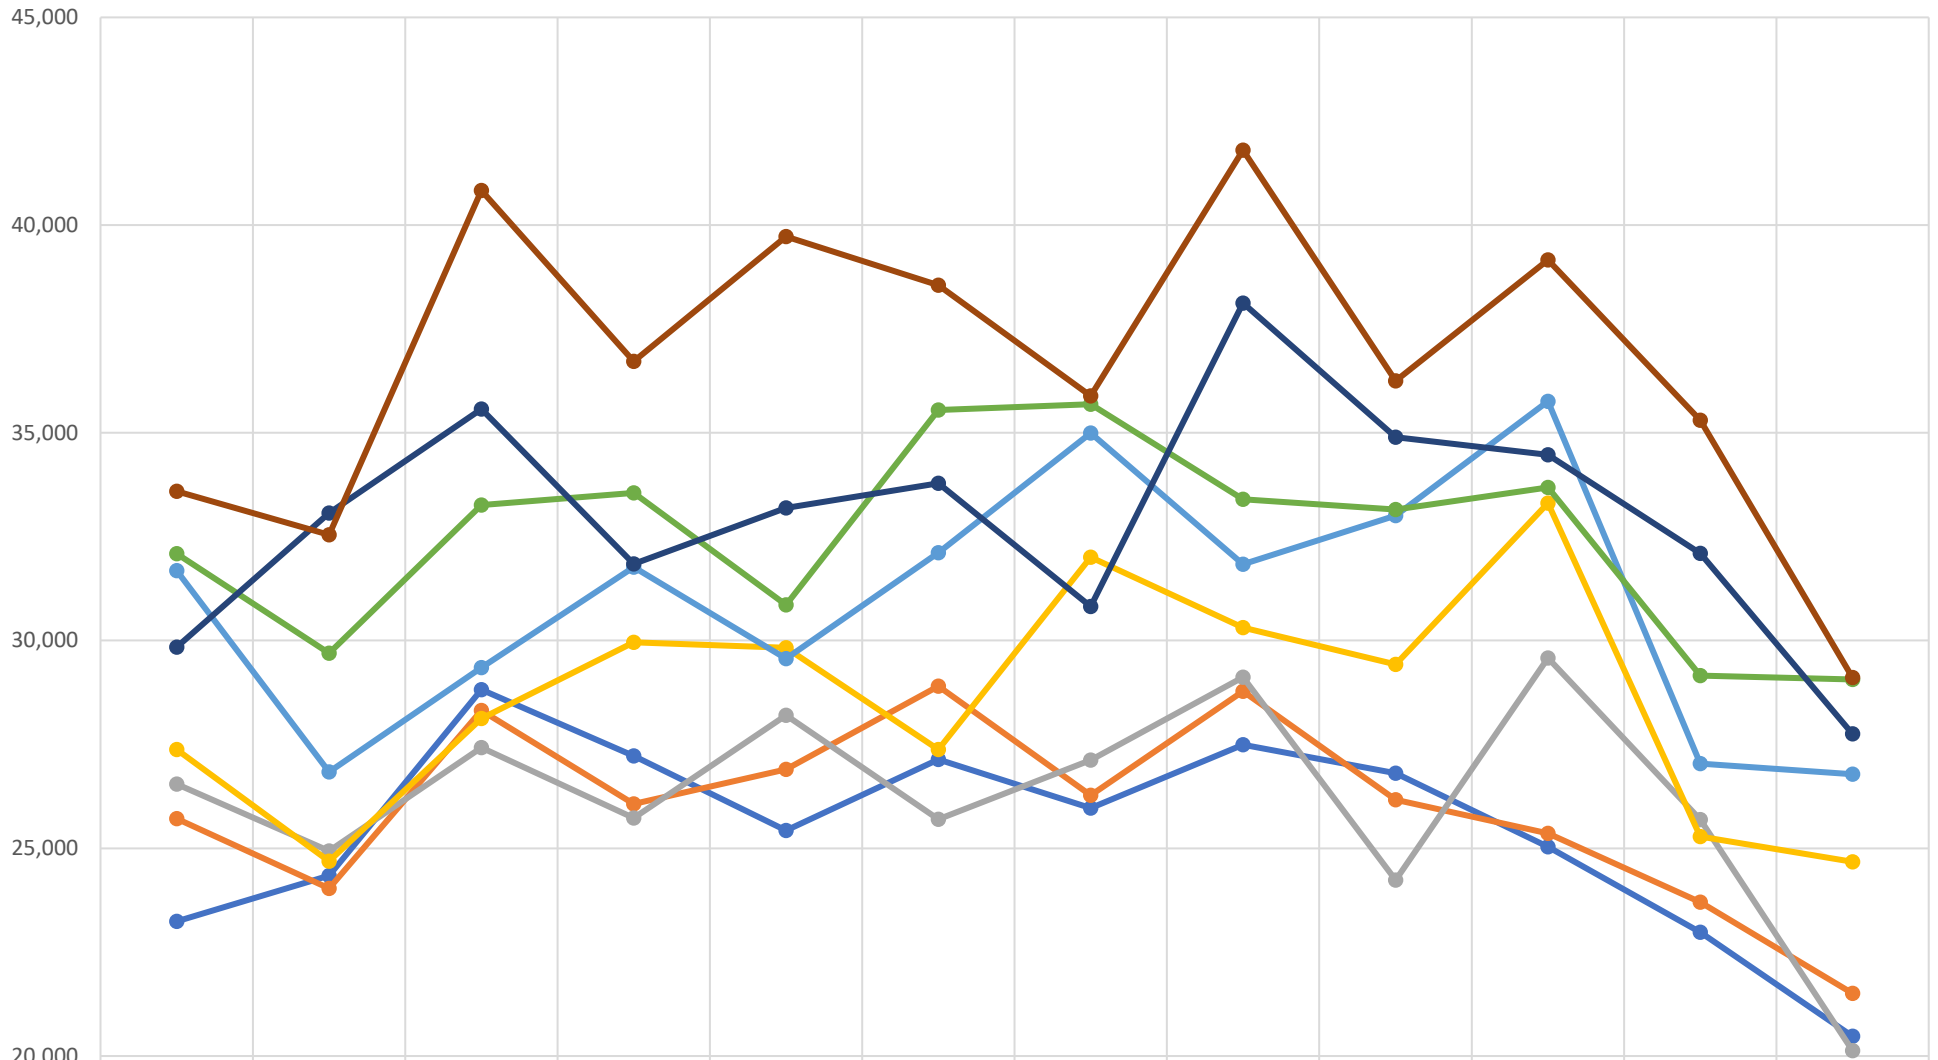

Monthly Ticket Trends

	jan	feb	mar	apr	may	jun	jul	aug	sep	oct	nov	dec
2010	37,834	38,795	46,009	43,245	40,501	43,650	42,777	44,833	43,498	40,982	39,106	35,949
2011	42,593	39,105	47,023	42,504	44,924	47,354	42,992	48,161	43,882	43,040	40,916	38,352
2012	43,445	41,979	44,959	42,197	46,750	43,521	45,491	48,645	40,937	49,013	44,263	36,777
2013	46,657	41,656	45,802	49,239	49,252	45,363	53,504	50,353	48,452	54,836	44,123	45,105
2014	52,786	45,827	50,334	52,691	50,161	54,136	59,695	55,455	56,898	60,837	47,921	50,626
2015	54,456	50,211	56,259	56,649	53,287	60,296	62,282	58,352	58,855	58,441	51,736	53,210
2016	52,521	56,642	60,773	57,629	58,779	60,465	55,416	67,060	62,025	60,913	59,100	53,897
2017	57,704	56,585	67,388	58,645	67,565	65,928	61,245	72,297	62,044	67,450	61,774	55,377

Monthly Trends - New Tickets

	jan	feb	mar	apr	may	jun	jul	aug	sep	oct	nov	dec
2010	23,244	24,346	28,819	27,225	25,425	27,137	25,965	27,489	26,811	25,032	22,979	20,474
2011	25,713	24,032	28,318	26,067	26,900	28,902	26,274	28,777	26,167	25,361	23,702	21,508
2012	26,547	24,932	27,423	25,726	28,205	25,698	27,121	29,121	24,232	29,580	25,691	20,129
2013	27,380	24,689	28,123	29,955	29,827	27,378	32,004	30,310	29,430	33,309	25,281	24,675
2014	31,686	26,840	29,352	31,768	29,563	32,111	34,994	31,840	33,005	35,759	27,039	26,783
2015	32,092	29,692	33,262	33,556	30,859	35,547	35,689	33,400	33,153	33,684	29,157	29,064
2016	29,839	33,071	35,575	31,841	33,190	33,788	30,818	38,124	34,897	34,471	32,102	27,751
2017	33,597	32,542	40,830	36,720	39,721	38,557	35,887	41,805	36,249	39,160	35,301	29,107